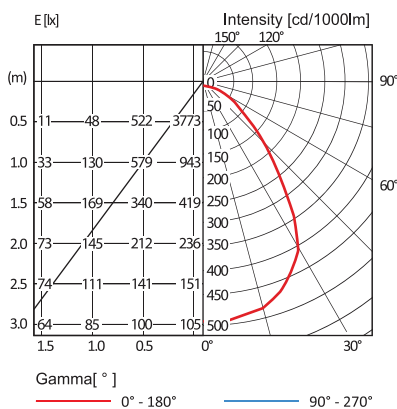

PACIFIC

AURORAS LED

PAC Linear Eco Troffer Diffused Series

Description

Exposed T-bar recessed LED troffer.

Application

Office, retail and commercial.

Photometric

IES file No: SJ4136

Options

- Air Handling
- Air Return
- Dimming
- Surface kits
- 3000K / 6500K

Electrical

Control Gear Tridonic
Light Source Linear LED Strip

Wattage 20W
Lumen Output >1900lm
CRI 80
LER 95
CCT 4000K
SDCM <4
L70 50,000hrs

Mechanical

Construction Made of cold rolled steel
Diffuser AA12 Acrylic

Dimension

Ordering Data

MODEL NO.	Dimension (LxWxH)(mm)	Light Source Model	Nominal System Power (Watt)	Nominal System Lumen Output (lm)	Nominal System Efficacy (lm/W)
PAC A5 (1x2)	595x295x41	Tridonic	12	>1000	83
PAC A5 (1x2)	595x295x41	Tridonic	20	>1900	95
PAC B5 (1x4)	1195x295x41	Tridonic	24	>2000	83
PAC B5 (1x4)	1195x295x41	Tridonic	39	>3800	97

*Note: Subject to +/- 1.5mm

*Specification subject to change without prior notice.