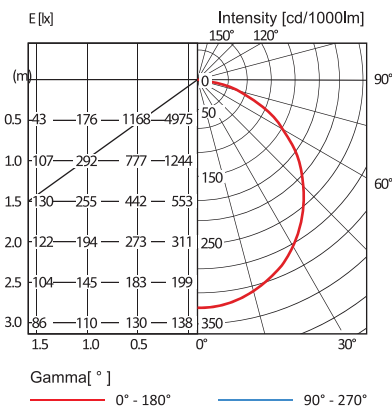

Description

Low profile architectural designed LED surface mounted fixture. With smooth wrap around diffuser.

Application

Ideal for office, classroom and where visual comfort and ambience is required.

Photometric

IES file No: SJ5152

Electrical

Control Gear	Tridonic
Light Source	Linear LED Strip
Wattage	44W
Lumen Output	>3700lm
CRI	80
LER	84
CCT	4000K
SDCM	<4
L70	50,000hrs

Mechanical

Construction	Made of cold rolled steel
Diffuser	Frosted Opal

Dimension

Options

- Dimming
- Emergency
- Cyanosis
- IP44
- 3000K/6500K

Ordering Data

MODEL NO.	Dimension (LxWxH)(mm)	Light Source Model	Nominal System Power (W)	Nominal System Lumen Output (lm)	Nominal System Efficacy (lm/W)
PGB B5	605x150x56	Tridonic	24	>1800	75
PGB B5	605x150x56	Tridonic	39	>3500	90
PGB D5	1176x150x56	Tridonic	44	>3700	84
PGB D5	1176x150x56	Tridonic	78	>7000	90

*Note: Subject to +/- 1.5mm

*Specification subject to change without prior notice.