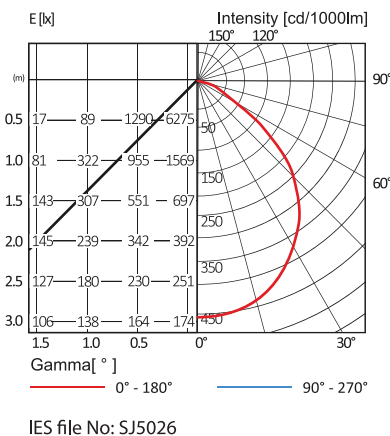

Description

Premium UGR 16 LED recessed louvre troffer.

Application

Office, education facilities, commercial and retail.

Photometric

Electrical

| | |
|---------------------|------------------|
| Control Gear | Tridonic |
| Light Source | Linear LED Strip |
| Wattage | 45W |
| Lumen Output | >3400lm |
| CRI | 80 |
| LER | 75 |
| CCT | 4000K |
| SDCM | <4 |
| L70 | 50,000hrs |

Mechanical

| | |
|---------------------|---------------------------|
| Construction | Made of cold rolled steel |
| Louvre | White Paint Aluminium |
| Diffuser | LED Opal |

Dimension

Options

- Dimming
- 3000K / 6500K
- Cyanosis

Ordering Data

PLR D5 (2x2): W=573mm L=571mm
 PLR D5 (1x4): W=253mm L=1133mm

| MODEL NO. | Dimension (LxWxH)(mm) | Light Source Model | Nominal System Power (Watt) | Nominal System Lumen Output (lm) | Nominal System Efficacy (lm/W) |
|--------------|-----------------------|--------------------|-----------------------------|----------------------------------|--------------------------------|
| PLR D5 (2x2) | 597x597x98 | Tridonic | 45 | >3400 | 75 |
| PLR D5 (1x4) | 1197x297x104 | Tridonic | 45 | >3400 | 75 |

*Note: Subject to +/- 1.5mm

*Specification subject to change without prior notice.