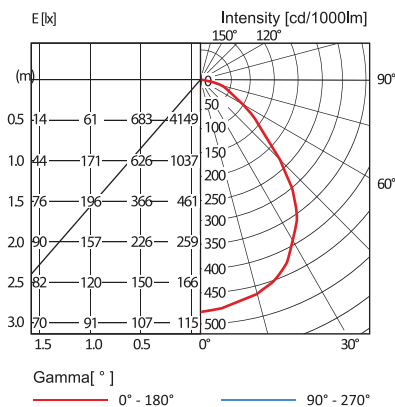

Description

Surface mount LED troffer complete with prismatic diffuser.

Application

Suitable for office, retail, commercial, education and hospitals.

Photometric

Electrical

Control Gear	Tridonic
Light Source	Linear LED Strip
Wattage	24W
Lumen Output	>2150lm
CRI	80
LER	90
CCT	4000K
SDCM	<4
L70	50,000hrs

Mechanical

Construction	Made of cold rolled steel
Diffuser	AA12 Acrylic

Dimension

Options

- 3000K / 6500K
- Cyanosis
- Dimming

Ordering Data

MODEL NO.	Dimension (LxWxH)(mm)	Light Source Model	Nominal System Power (W)	Nominal System Lumen Output (lm)	Nominal System Efficacy (lm/W)
PTBT B5/S (2x2)	595x595x70	Tridonic	12	>1150	96
PTBT B5/S (2x2)	595x595x70	Tridonic	20	>2150	108
PTBT B5/S (1x4)	1195x295x70	Tridonic	24	>2150	90
PTBT B5/S (1x4)	1195x295x70	Tridonic	39	>4300	110
PTBT D5/S (1x4)	1195x295x70	Tridonic	48	>4600	96
PTBT D5/S (1x4)	1195x295x70	Tridonic	78	>8650	111

*Note: Subject to +/- 1.5mm

*Specification subject to change without prior notice.