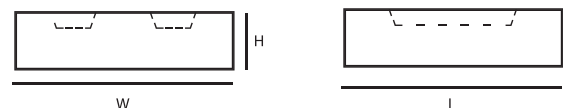

Mechanical

Construction Made of cold rolled steel

Dimension

Ordering Data

MODEL NO.	Dimension (LxWxH)(mm)	Nominal System Power (W)	Nominal System Lumen Output (lm)	Nominal System Efficacy (lm/W)
SL 408.1	445x215x95	30	>3000	100
SL 408.1	445x215x95	60	>6000	100
SL 401.2	365x365x95	60	>6000	100
SL 401.2	365x365x95	120	>12000	100