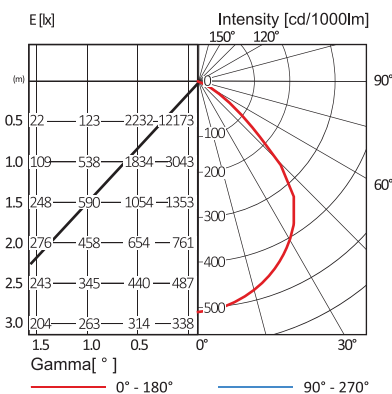

Photometric

IES file No: SJ3767

Options

- 4000K
- Dimming

Electrical

Control Gear	Osram
Light Source	Osram PrevaLED Sky-LP / HP
Wattage	60W
Lumen Output	>6000lm
CRI	70
LER	100
CCT	6500K
SDCM	<5
L70	50,000hrs

Mechanical

Construction Made of cold rolled steel

Dimension

Ordering Data

MODEL NO.	Dimension (LxWxH)(mm)	Nominal System Power (W)	Nominal System Lumen Output (lm)	Nominal System Efficacy (lm/W)
SL 408.1	445x215x95	30	>3000	100
SL 408.1	445x215x95	60	>6000	100
SL 401.2	365x365x95	60	>6000	100
SL 401.2	365x365x95	120	>12000	100

*Note: Subject to +/- 1.5mm

*Specification subject to change without prior notice.