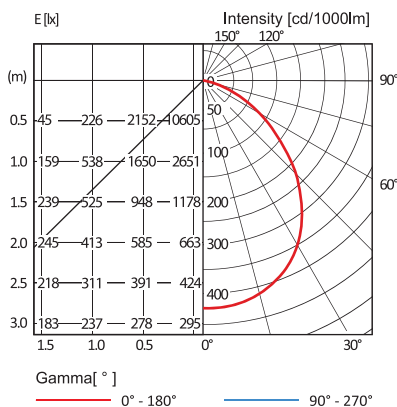

Photometric

Options

- 4000K
- Recess
- Dimming

Electrical

Control Gear	Osram
Light Source	Osram PrevaLED SKY-LP
Wattage	60W
Lumen Output	>6000lm
CRI	70
LER	100
CCT	6500K
SDCM	<5
L70	50,000hrs

Mechanical

Construction Made of cold rolled steel

Dimension

Ordering Data

MODEL NO.	Dimension (LxWxH) (mm)	Light Source Model	Nominal System Power (W)	Nominal System Lumen Output (lm)	Nominal System Efficacy (lm/W)
SL 402.2	365x365x62	Osram	60	>6000	100
SL 402.4	595x595x62	Osram	120	>12000	100

*Note: Subject to +/- 1.5mm

*Specification subject to change without prior notice.